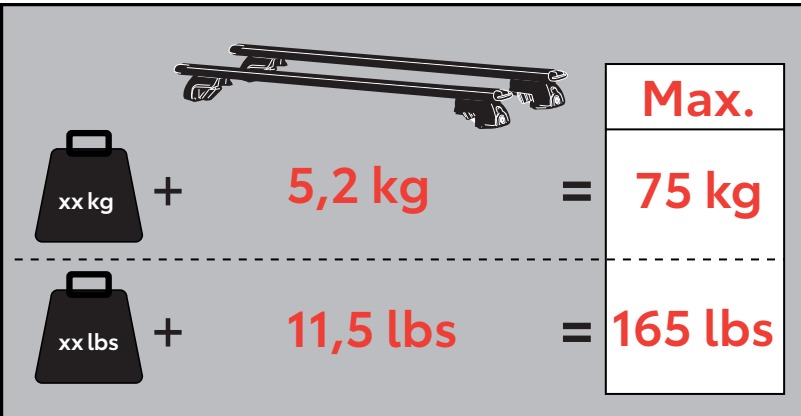

GENERAL

Info

Material Safety Data Sheet

Technical Data Sheet

CITY CRASH

Complies with ISO norm

ISO 11154-E