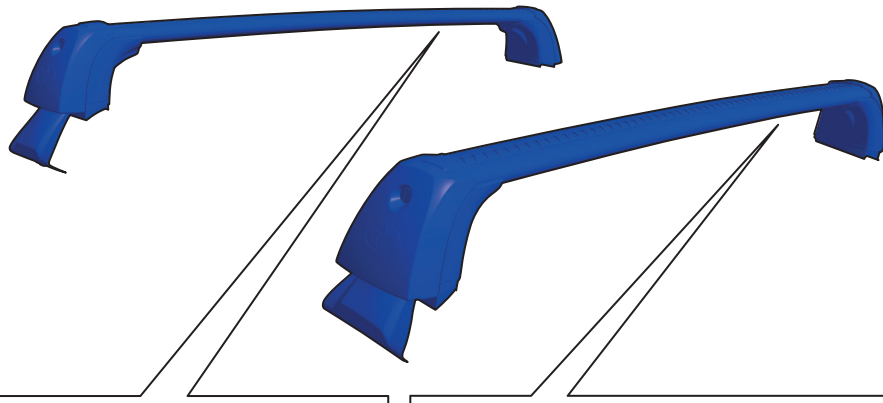

KIT CONTENT

PW301-10007

TOYOTA C-HR 2023
PW301-10007

69 kg
152 lbs

5.8 Nm

100 km
60 miles

STOP 1000 km
STOP 600 miles

QR code

TOYOTA C-HR 2023
PW301-10007

69 kg
152 lbs

5.8 Nm

100 km
60 miles

STOP 1000 km
STOP 600 miles

QR code

A

1x

SPARE PART
PW301-10009

B

2x