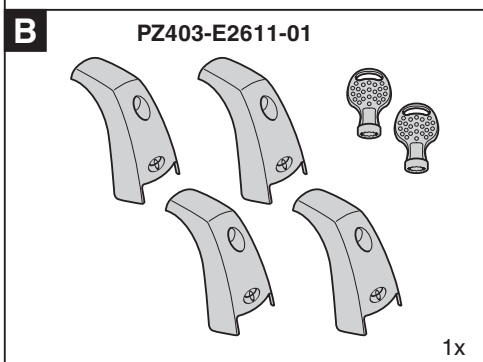

Prius +

Roof Rack - 5 doors

Installation instructions

Model year: 2011, 2014/11

Vehicle code: ZVW40*-AWXEBW

Part number: PZ403-G8610-GA

Manual reference number: AIM 002 288-1

Revision Record

Rev. No.	Date	Page	Picture	Update	New	Deleted
1	19/10/2015	1		Model year		

1x

CHECK GAP!

8

9

10

11

12