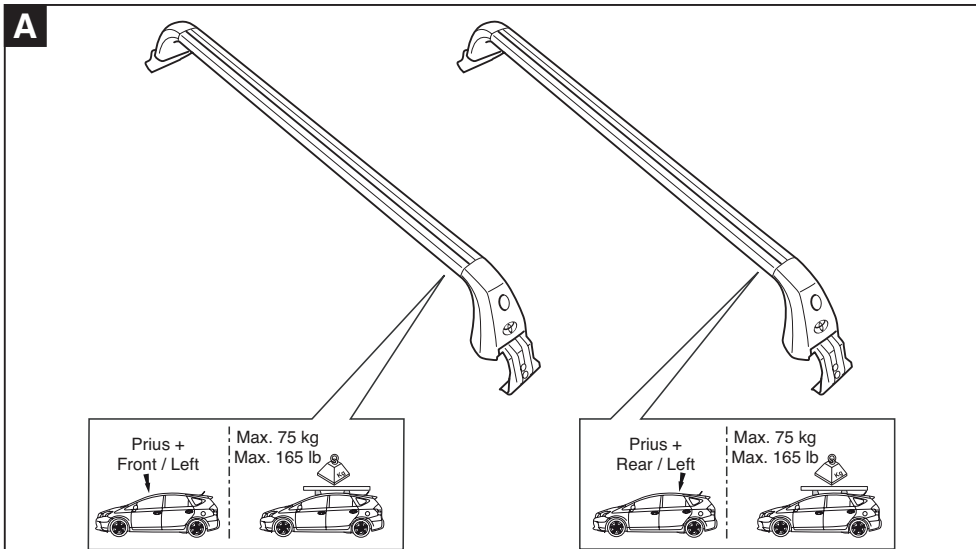

Prius +

Roof Rack - 5 doors

Installation instructions

Model year: 2011, 2014/11

Vehicle code: ZVW40*-AWXEBW

Part number: PZ403-G8610-GA

Manual reference number: AIM 002 288-1

Revision Record

Rev. No.	Date	Page	Picture	Update	New	Deleted
1	19/10/2015	1		Model year		

1x

CHECK GAP!

8

9

10

11

12