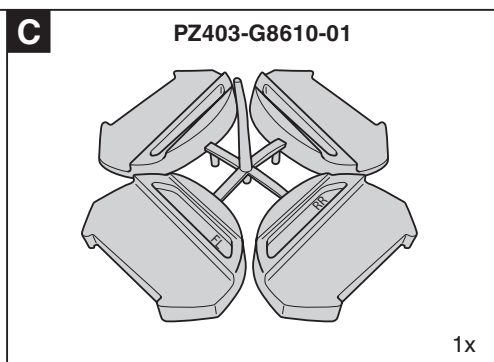

Prius +

Roof Rack - 5 doors

Installation instructions

Model year: 2011, 2014/11

Vehicle code: ZVW40*-AWXEBW

Part number: PZ403-G8610-GA

Manual reference number: AIM 002 288-1

Revision Record

Rev. No.	Date	Page	Picture	Update	New	Deleted
1	19/10/2015	1		Model year		

1x

CHECK GAP!

8

9

10

11

12