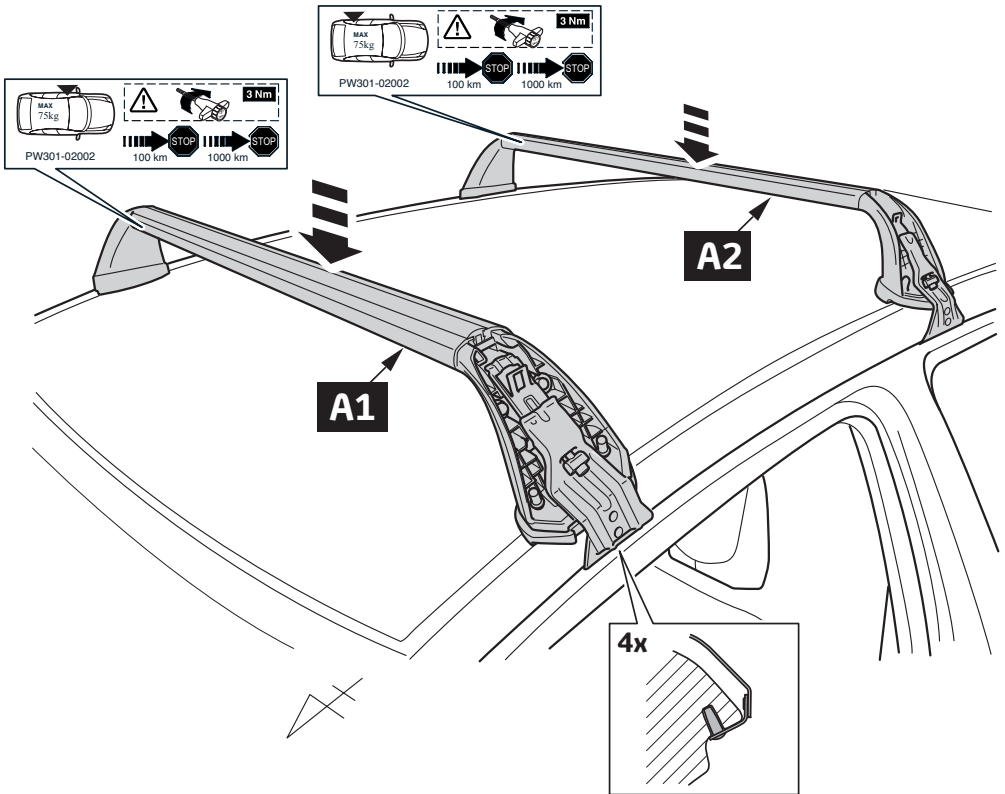

CITY CRASH

Complies with ISO norm

ISO 11154-E

INFO

4x

1

2

4x