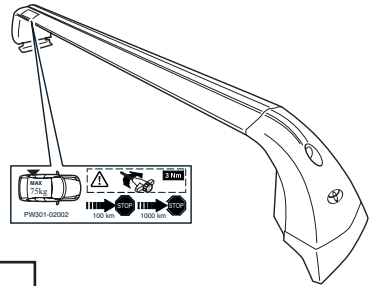

PW301-02002

1x

B