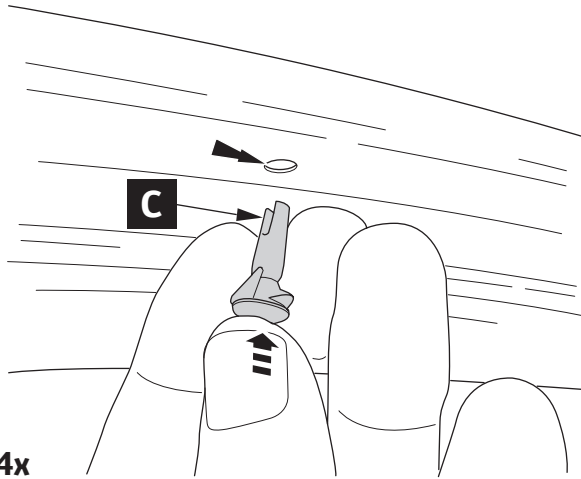

CITY CRASH

Complies with ISO norm

ISO 11154-E

INFO

4x

1

2

4x