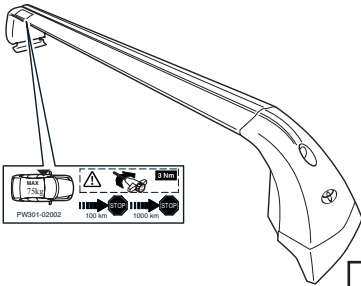

Revision record

Rev. No.	Date	Page	Picture	Update	New	Deleted steps

A1

A2