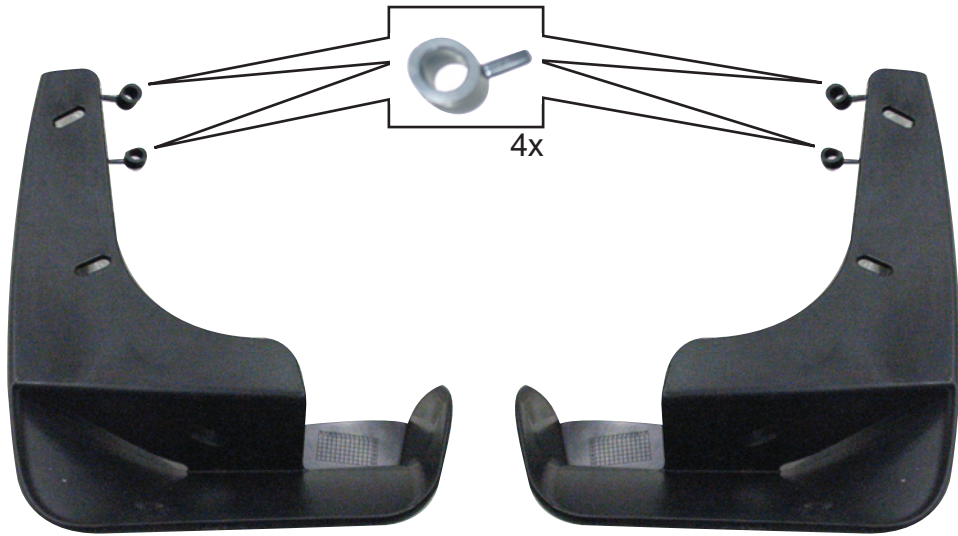

Urban Cruiser

Mudflaps rear with overfender

Installation instructions

Model year: 2009

Vehicle code: N*P11**-AHF**W

Part number: PZ416-B4961-00

Manual reference number: AIM 001 555-0

Revision Record

Rev. No.	Date	Page	Picture	Update	New	Deleted

A

1x

B

4x

C

2x

D

4x

1

2

3