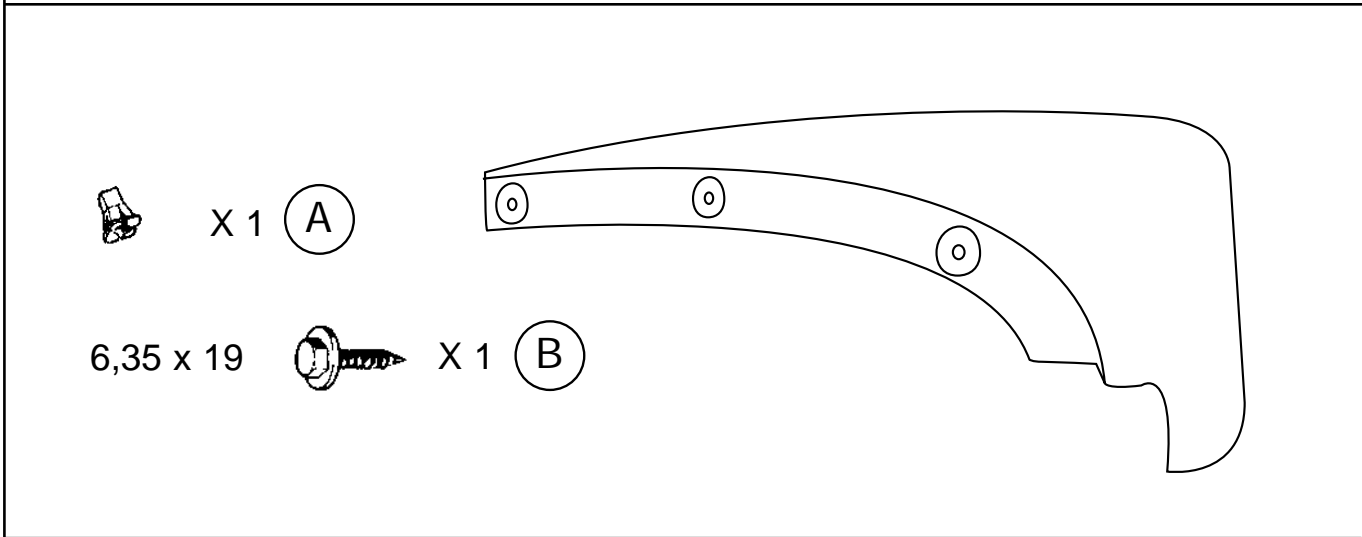

TOYOTA

RAV4

Front Mudflaps with overfender

Installation instructions

Model year : 2006
Vehicle code : **A30*-AW***W
Part number : PZ416X096200

 Weight : 0,345 kg

 Installation time : 0,20 hours

Manual reference number: AIM 000 518-0