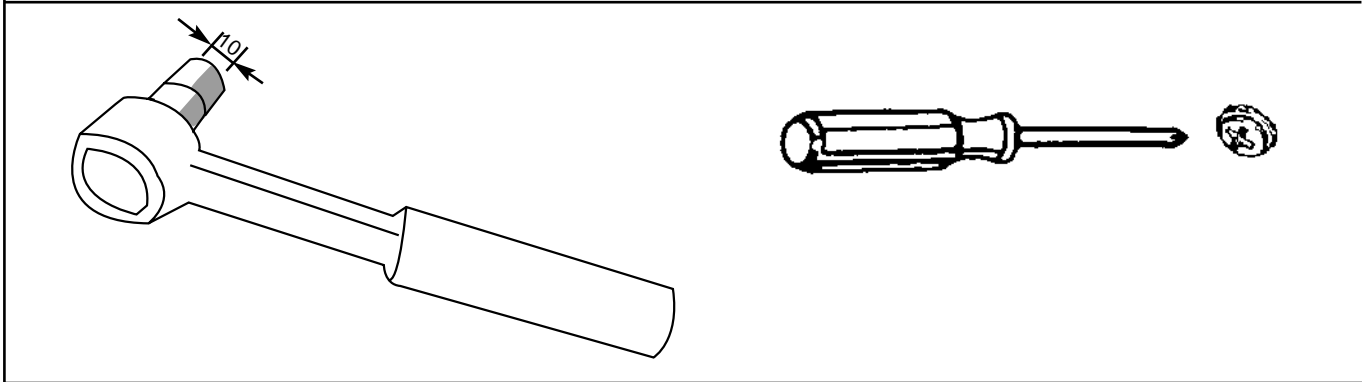

TOYOTA

RAV4

Front Mudflaps with overfender

Installation instructions

Model year : 2006
Vehicle code : **A30*-AW***W
Part number : PZ416X096200

 Weight : 0,345 kg

 Installation time : 0,20 hours

Manual reference number: AIM 000 518-0