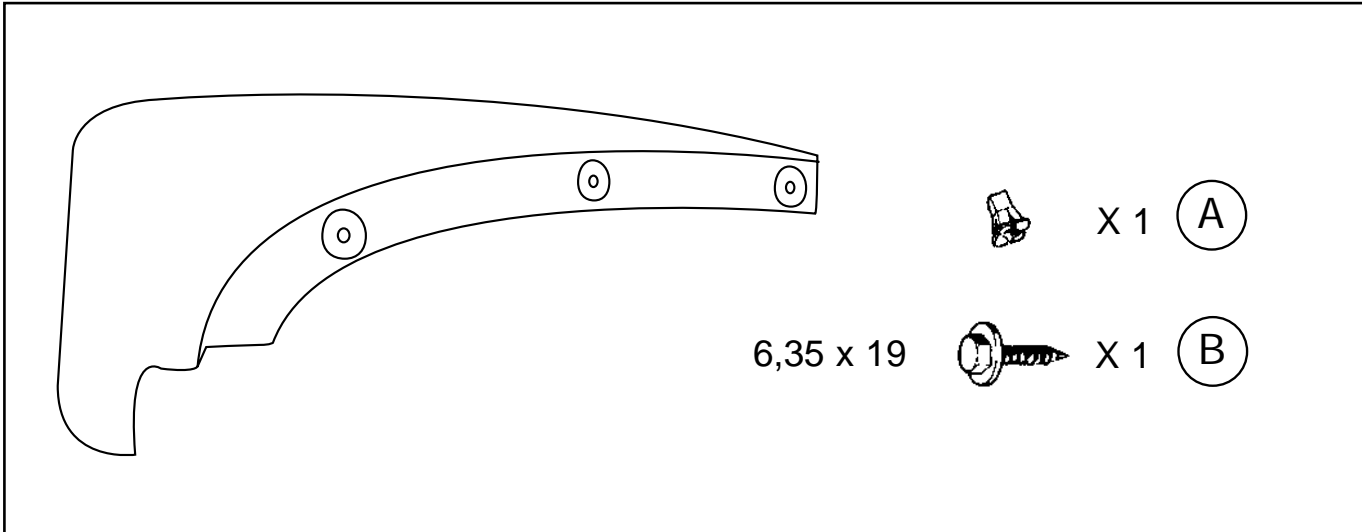

TOYOTA

RAV4

Front Mudflaps with overfender

Installation instructions

Model year : 2006
Vehicle code : **A30*-AW***W
Part number : PZ416X096200

 Weight : 0,345 kg

 Installation time : 0,20 hours

Manual reference number: AIM 000 518-0