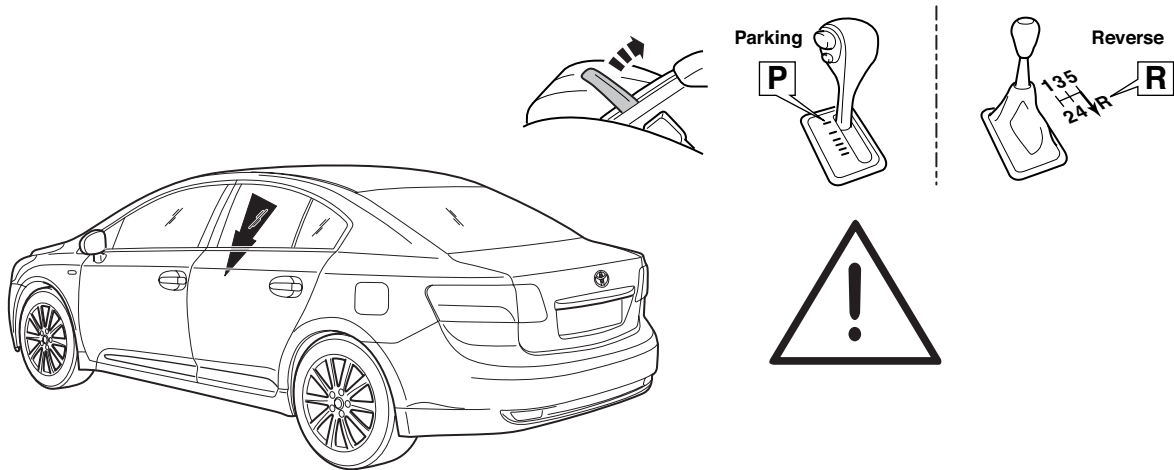

Avensis

Mud Flaps Rear

Installation instructions

Model year: 11/2011
Vehicle code: **T27* -AE***W
Part number: PZ416-T096C-00

Manual reference number: AIM 002 428-2

Revision Record

Rev. No.	Date	Page	Picture	Update	New	Deleted
2	20-01-2011	all	all		X	