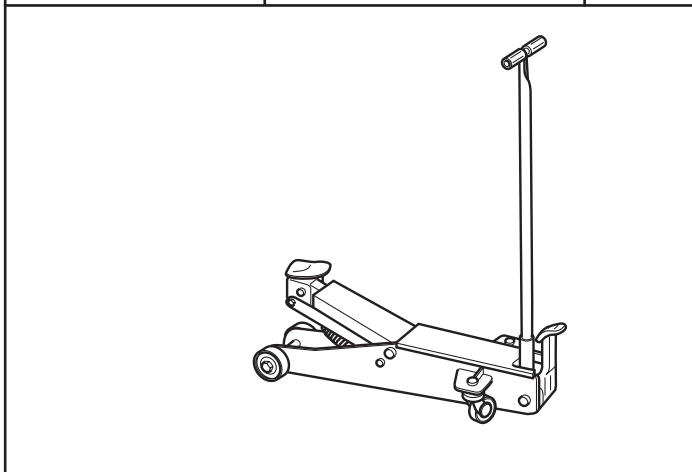

Avensis

Mud Flaps Rear

Installation instructions

Model year: 11/2011
Vehicle code: **T27* -AE***W
Part number: PZ416-T096C-00

Manual reference number: AIM 002 428-2

Revision Record

Rev. No.	Date	Page	Picture	Update	New	Deleted
2	20-01-2011	all	all		X	

1

2

3

6

7

8

9

CHECK SIZE