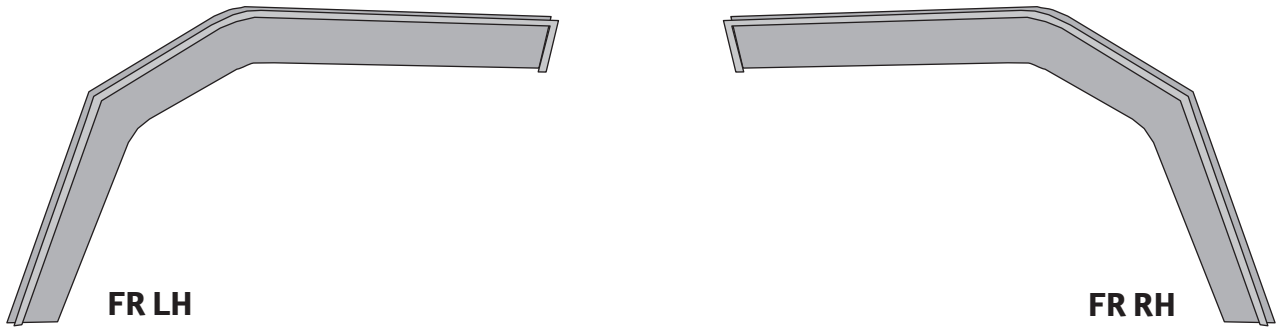

Revision record

Rev. No.	Date	Page	Step	Remarks
△₁	31.08.2021	1, 6		Electric model added.

PZ4L0-H5530

A

1x

B

1x