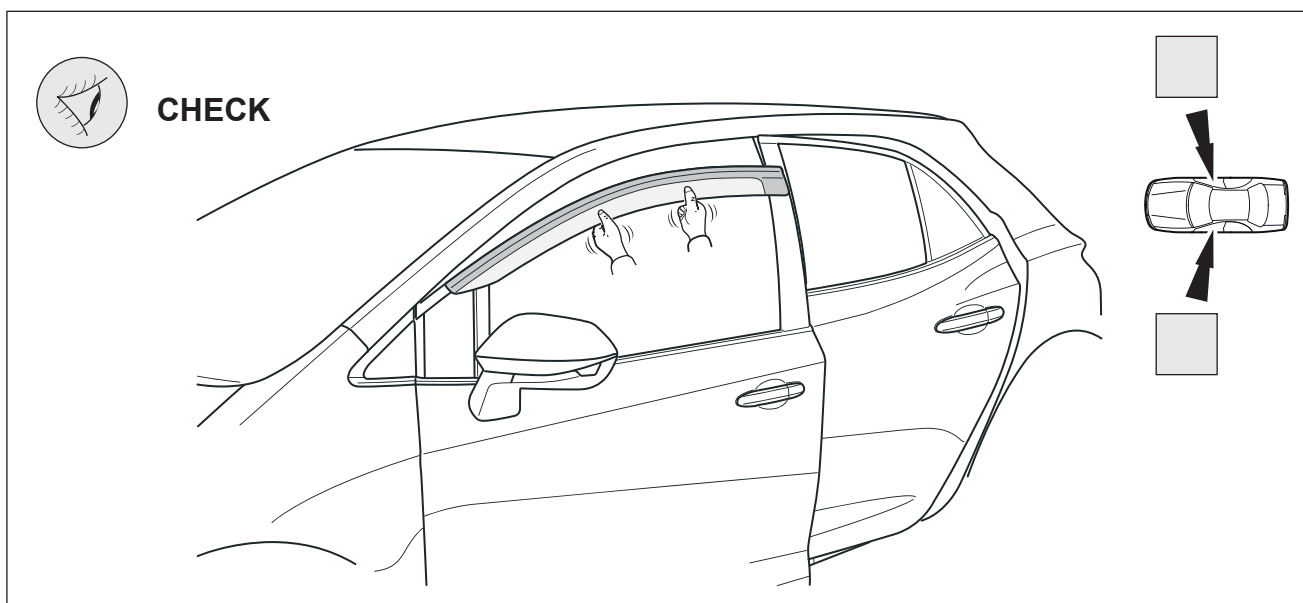

TOYOTA

CHECK SHEET

TOYOTA

Model / Year Corolla (HB, TS & Sedan) **Wind deflectors - front kit normal**
2019/01, 2019/02

VIN n°

ALWAYS A
BETTER WAY

Installation Date:

. . / . . /